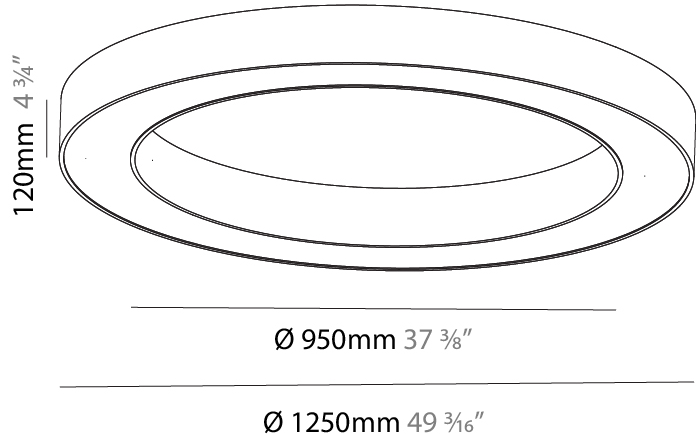

1. To build a product code in our configurator select the specify button on the base model # product page
2. To build a manual product code on this datasheet choose from the options listed below in blue font and add the suffix to the base model #

GENERAL

Series: Glorious
Subseries: Glorious
Brand: Prolicht
Division: Architectural
Mounting Type: Surface
Mounting Location: Ceiling
Subcategory: Ambient

PHYSICAL

Shape: Round
Diameter (mm): 1250
Diameter (in): 49 ³/₁₆
Height (mm): 120
Height (in): 4 ³/₄
Light Distribution: Direct
Weight (kg): 12.465
Weight (lbs): 27.42
Diffuser: PMMA - Opal or Micro-Prism
Fixture Finish: SSR / BKV / CWI / CRY / HAB / LAG / UFT / ITA / RUA / RUR / MIC / FTG / MYG / TWT / LOD / PUS / FRO / FUP / KIA / POP / BLS / SPG / MEY / GOH / GUM / CHC / COM / ABZ / JAG / OBR / MOS / ROR
Fixture Material: Aluminum

ELECTRICAL

Lamp Type: LED (Zhaga Standard)
Input Wattage (W): 60
Total Output Wattage (W): 48 / 38.4 (3500K)
Dimming: Non-Dimming / Phase Dimming (120Vac only) / 0-10V Dimming
Driver Included: Yes
Driver Location: Integrated
Driver Type: Constant Current - 120 / 277Vac
Driver Class: Class 2
Input Voltage (V): 120 - 277
Constant Current (mA): 350 / 1200 (3500K)

LED

Color Temperature (°K): 3000 / 3500 / 4000
Max. Delivered Lumen (lm): 5540 / 5733 / 5850
CRI: >80 CRI
Efficiency (%): 65
Lamp Life (hrs): 50000

OPTICAL

RATINGS AND CERTIFICATIONS

Certified By: Certified for North American Standards
IP rating: IP20