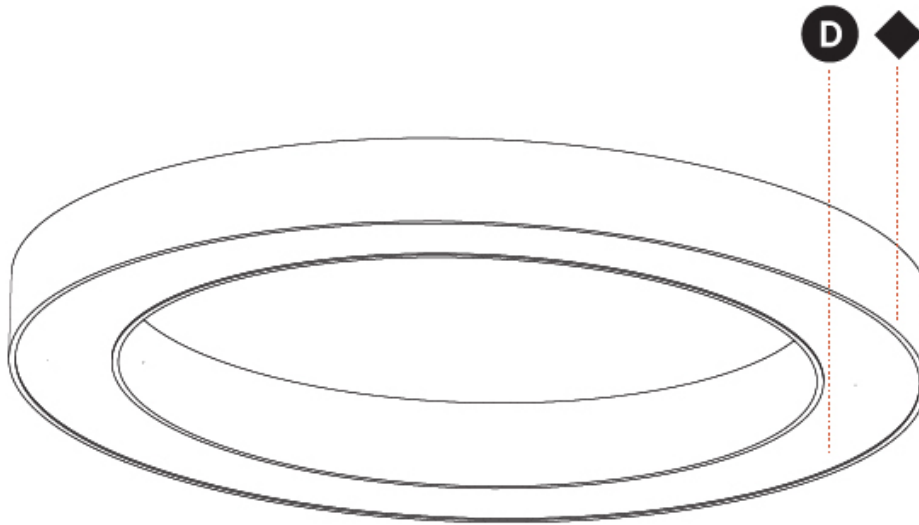

A32914-

PROJECT	_____
TYPE	_____
SPECIFIER	_____
QUANTITY	_____
DATE	_____

GLORIOUS COLOR FINISH CHART

PROJECT _____
 TYPE _____
 SPECIFIER _____
 QUANTITY _____
 DATE _____

Fixture Finish

Sparkling Silver - 01 (SSR)